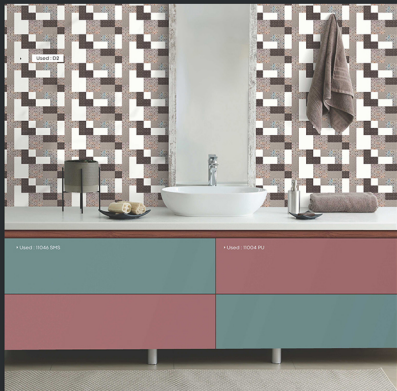

ARTWORK

OLIVIYA™
LAMINATES

* Used - 11046 SMS

* Used - 11004 PU